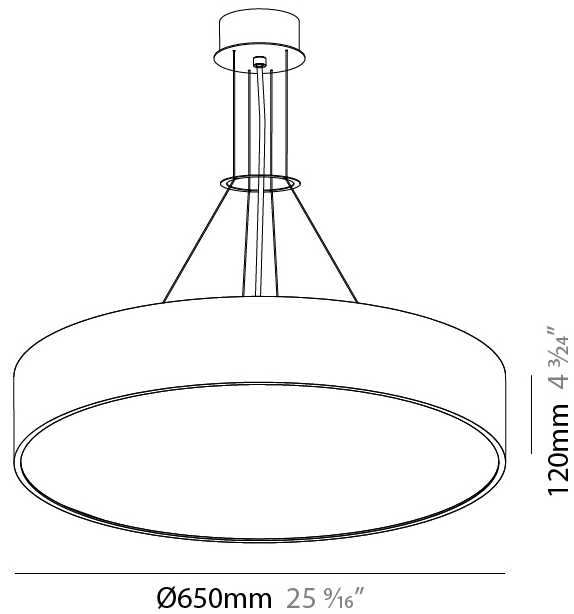

GENERAL

Series: Sign
Brand: Prolicht
Division: Architectural
Mounting Type: Suspension
Mounting Location: Ceiling
Subcategory: Pendant

PHYSICAL

Shape: Round
Diameter (mm): 650
Diameter (in): 25 ³/₁₆
Depth (mm): 120
Depth (in): 4 ³/₄
Max. Overall Height (mm): 2120
Max. Overall Height (in): 83 ⁷/₁₆
Light Distribution: Direct / Indirect
Weight (kg): 8.8
Weight (lbs): 19.4
Diffuser: PMMA - Opal or Micro-Prism
Fixture Finish: SSR / BKV / CWI / CRY / HAB / UFT / ITA / RUA / FTG / MYG / LOD / PUS / FRO / FUP / KIA / POP / BLS / SPG / MEY / GOH / GUM / CHC / COM / ABZ / JAG / OBR / MOS / ROR
Fixture Material: Extruded Aluminum / Steel
Cable Details: 2000mm or 6000mm Transparent Cable

ELECTRICAL

Lamp Type: LED (Zhaga Standard)
Input Wattage (W): 66.5/18.6
Total Output Wattage (W): 57/16
Dimming: Tri-Mode (Non-Dimming and Phase Dimming (120Vac only) and 0-10V Dimming)
Driver Included: Yes
Driver Location: Integrated
Driver Type: Constant Current - Universal
Driver Class: Class 2
Input Voltage (V): 120 - 277
Constant Current (MA): 500/700

LED

Color Temperature (°K): 2700 / 3000 / 3500 / 4000
Max. Delivered Lumen (lm): 9430 / 10035 / 10240
CRI: >80 CRI
Efficiency (%): 86
Lamp Life (hrs): 50000

OPTICAL

RATINGS AND CERTIFICATIONS

Certified By: Certified for North American Standards
IP rating: IP20