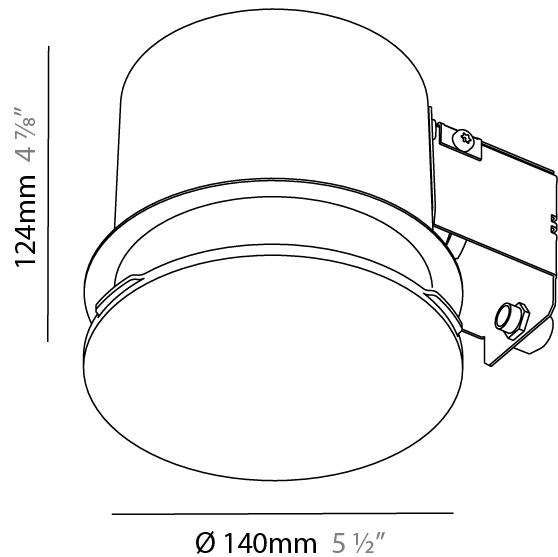

1. To build a product code in our configurator select the specify button on the base model # product page
2. To build a manual product code on this datasheet choose from the options listed below in blue font and add the suffix to the base model #

GENERAL

Series: Sign
Brand: Prolicht
Division: Architectural
Mounting Type: Trimless
Mounting Location: Ceiling
Subcategory: Ambient

PHYSICAL

Shape: Round
Diameter (mm): 140
Diameter (in): 5 1/2
Height (mm): 124
Height (in): 4 7/8
Light Distribution: Direct
Weight (kg): 0.632
Weight (lbs): 1.39
Diffuser: PMMA - Opal
Fixture Material: Extruded Aluminum / Steel
Cut-out Measurements: 165mm / 6 1/2"
Upon Request: Unique Sizes Unique Ceiling Thickness Unique Mounting Depth Spot Inserts

ELECTRICAL

Lamp Type: LED (Zhaga Standard)
Input Wattage (W): 8.8
Total Output Wattage (W): 8
Dimming: [Tri-Mode (Non-Dimming and Phase Dimming (120Vac only) and 0-10V Dimming)](#)
Driver Included: Yes
Driver Location: External
Driver Type: constant Current - Universal
Driver Class: Class 2
Input Voltage (V): 120 - 277
Constant Current (MA): 350

LED

Color Temperature (°K): [3000 / 4000](#)
Max. Delivered Lumen (lm): 610 / 656 / 670
CRI: >80 CRI
Efficiency (%): 0.68
Lamp Life (hrs): 50000
Upon Request: RGB-W Tunable White Special Color Temperature CRI90

OPTICAL

RATINGS AND CERTIFICATIONS

Certified By: Certified for North American Standards
IP rating: IP20