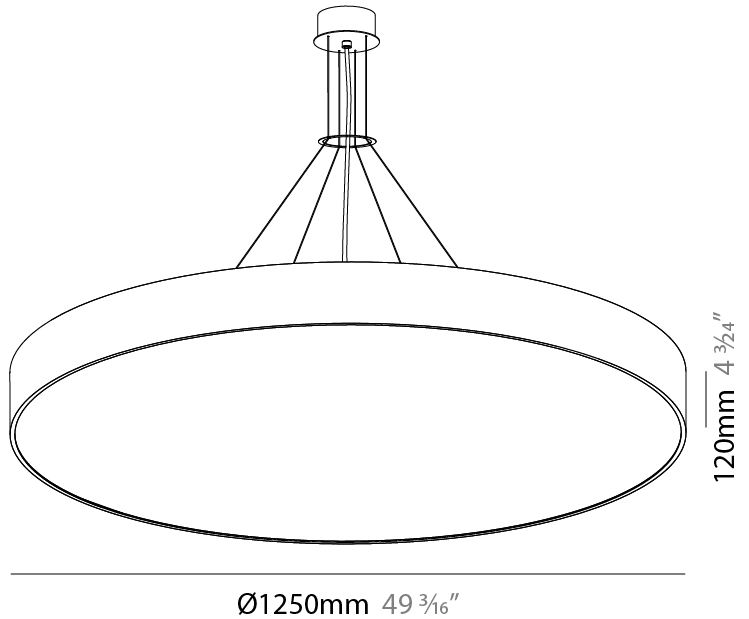

GENERAL

Series: Sign
Brand: Prolicht
Division: Architectural
Mounting Type: Suspension
Mounting Location: Ceiling
Subcategory: Pendant

PHYSICAL

Shape: Round
Diameter (mm): 1250
Diameter (in): 49 ³/₁₆
Height (mm): 120
Height (in): 4 ³/₄
Max. Overall Height (mm): 2120
Max. Overall Height (in): 83 ⁷/₁₆
Light Distribution: Direct / Indirect
Weight (kg): 27.386
Weight (lbs): 60.376
Diffuser: PMMA - Opal
Fixture Finish: [SSR / BKV / CWI / CRY / HAB / UFT / ITA / RUA / FTG / MYG / LOD / PUS / FRO / FUP / KIA / POP / BLS / SPG / MEY / GOH / GUM / CHC / COM / ABZ / JAG / OBR / MOS / ROR](#)
Fixture Material: Extruded Aluminum / Steel
Cable Details: 2000mm or 6000mm Transparent Cable

ELECTRICAL

Lamp Type: LED (Zhaga Standard)
Input Wattage (W): 213.5/55.8
Total Output Wattage (W): 183/48
Dimming: [Tri-Mode (Non-Dimming and Phase Dimming (120Vac only) and 0-10V Dimming)](#)
Driver Included: Yes
Driver Location: Integrated
Driver Type: Constant Current - Universal
Driver Class: Class 1 and Class 2
Input Voltage (V): 120 - 277
Constant Current (MA): 500/700

LED

[Color Temperature (°K): 2700 / 3000 / 3500 / 4000](#)
Max. Delivered Lumen (lm): 27290 / 29155 / 29750
CRI: >80 CRI
Efficiency (%): 0.86
Lamp Life (hrs): 50000

OPTICAL

RATINGS AND CERTIFICATIONS

Certified By: Certified for North American Standards
IP rating: IP20