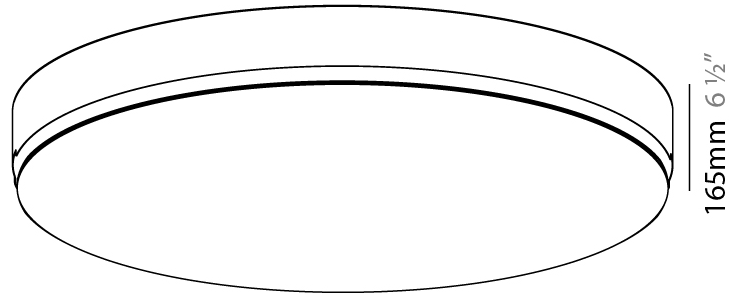

GENERAL

Series: Sign
Brand: Prolicht
Division: Architectural
Mounting Type: Trimless
Mounting Location: Ceiling
Subcategory: Ambient

PHYSICAL

Shape: Round
Diameter (mm): 930
Diameter (in): 36 5/8
Height (mm): 165
Height (in): 6 1/2
Light Distribution: Direct
Weight (kg): 16.1
Weight (lbs): 35.49
Diffuser: PMMA - Opal
Fixture Material: Extruded Aluminum / Steel
Cut-out Measurements: 955mm / 37 5/8"
Upon Request: Unique Sizes Unique Ceiling Thickness Unique Mounting Depth Spot Inserts

ELECTRICAL

Lamp Type: LED (Zhaga Standard)
Input Wattage (W): 129.5
Total Output Wattage (W): 111
Dimming: [Tri-Mode (Non-Dimming and Phase Dimming (120Vac only) and 0-10V Dimming)](#)
Driver Included: Yes
Driver Location: Integrated
Driver Type: Constant Current - Universal
Driver Class: Class 2
Input Voltage (V): 120 - 277
Constant Current (MA): 500

LED

[Color Temperature (°K): 2700 / 3000 / 3500 / 4000](#)
Max. Delivered Lumen (lm): 10779 / 12062 / 12382 / 12842
Nominal Lumen (lm): 14430 / 16148 / 16576 / 17191
CRI: >80 CRI
Efficiency (%): 65% (5mm Perspex)|77%
Lamp Life (hrs): 50000
Upon Request: RGB-W Tunable White Special Color Temperature CRI90

OPTICAL

RATINGS AND CERTIFICATIONS

Certified By: Certified for North American Standards
IP rating: IP20

Ø 930mm 36 5/8"