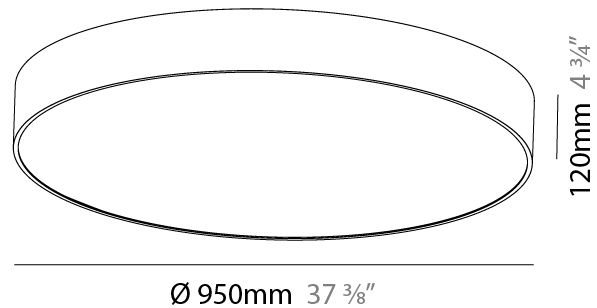

GENERAL

Series: Sign
Brand: Prolicht
Division: Architectural
Mounting Type: Surface
Mounting Location: Ceiling
Subcategory: Ambient

PHYSICAL

Shape: Round
Diameter (mm): 950
Diameter (in): 37 3/8
Height (mm): 120
Height (in): 4 3/4
Light Distribution: Direct
Weight (kg): 16.61
Weight (lbs): 36.619
Diffuser: PMMA - Opal or Micro-Prism
Fixture Finish: SSR / BKV / CWI / CRY / HAB / UFT / ITA / RUA / FTG / MYG / LOD / PUS / FRO / FUP / KIA / POP / BLS / SPG / MEY / GOH / GUM / CHC / COM / ABZ / JAG / OBR / MOS / ROR
Fixture Material: Extruded Aluminum / Steel

ELECTRICAL

Lamp Type: LED (Zhaga Standard)
Input Wattage (W): 118
Total Output Wattage (W): 111
Dimming: Tri-Mode (Non-Dimming and Phase Dimming (120Vac only) and 0-10V Dimming)
Driver Included: Yes
Driver Location: Integrated
Driver Type: Constant Current - Universal
Driver Class: Class 1
Input Voltage (V): 120 - 277
Constant Current (MA): 500

LED

Color Temperature (°K): 2700 / 3000 / 3500 / 4000
Max. Delivered Lumen (lm): 11061-11869 / 11540.48 - 12383.28 / 11776-12636
Nominal Lumen (lm): 16147.91 / 16847.48 / 17191.31
CRI: >80 CRI
Efficiency (%): 75
Lamp Life (hrs): 50000

OPTICAL

Beam Angle: Opal - 110 / Prismatic 94

RATINGS AND CERTIFICATIONS

Certified By: Certified for North American Standards
IP rating: IP20